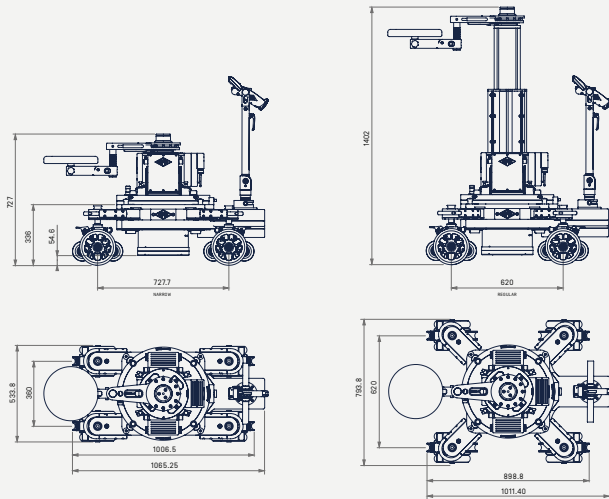

GF-PRIMO **ULTRA** DOLLY. TECH SPECS & DIMENSIONS.

TOTAL TRANSPORT WEIGHT

160 kg / 350 lbs

— WEIGHT COLUMN

80 kg / 176 lbs

— WEIGHT BASE DOLLY

80 kg / 176 lbs

LIFT RANGE

72 to 142 cm / 28" to 56"

LIFT SPEED (MIN TO MAX)

2.5 seconds

MAX PAYLOAD COLUMN

250 kg / 550 lbs

MAX PAYLOAD BASE

800 kg / 1,764 lbs

TRACK WIDTH

REGULAR 62 cm / 24.5"

NARROW 36 cm / 14"

WIRELESS HCU RANGE

200 m / 650 ft

DIMENSIONS

101 x 79 x 72 cm / 42" x 31" x 28"